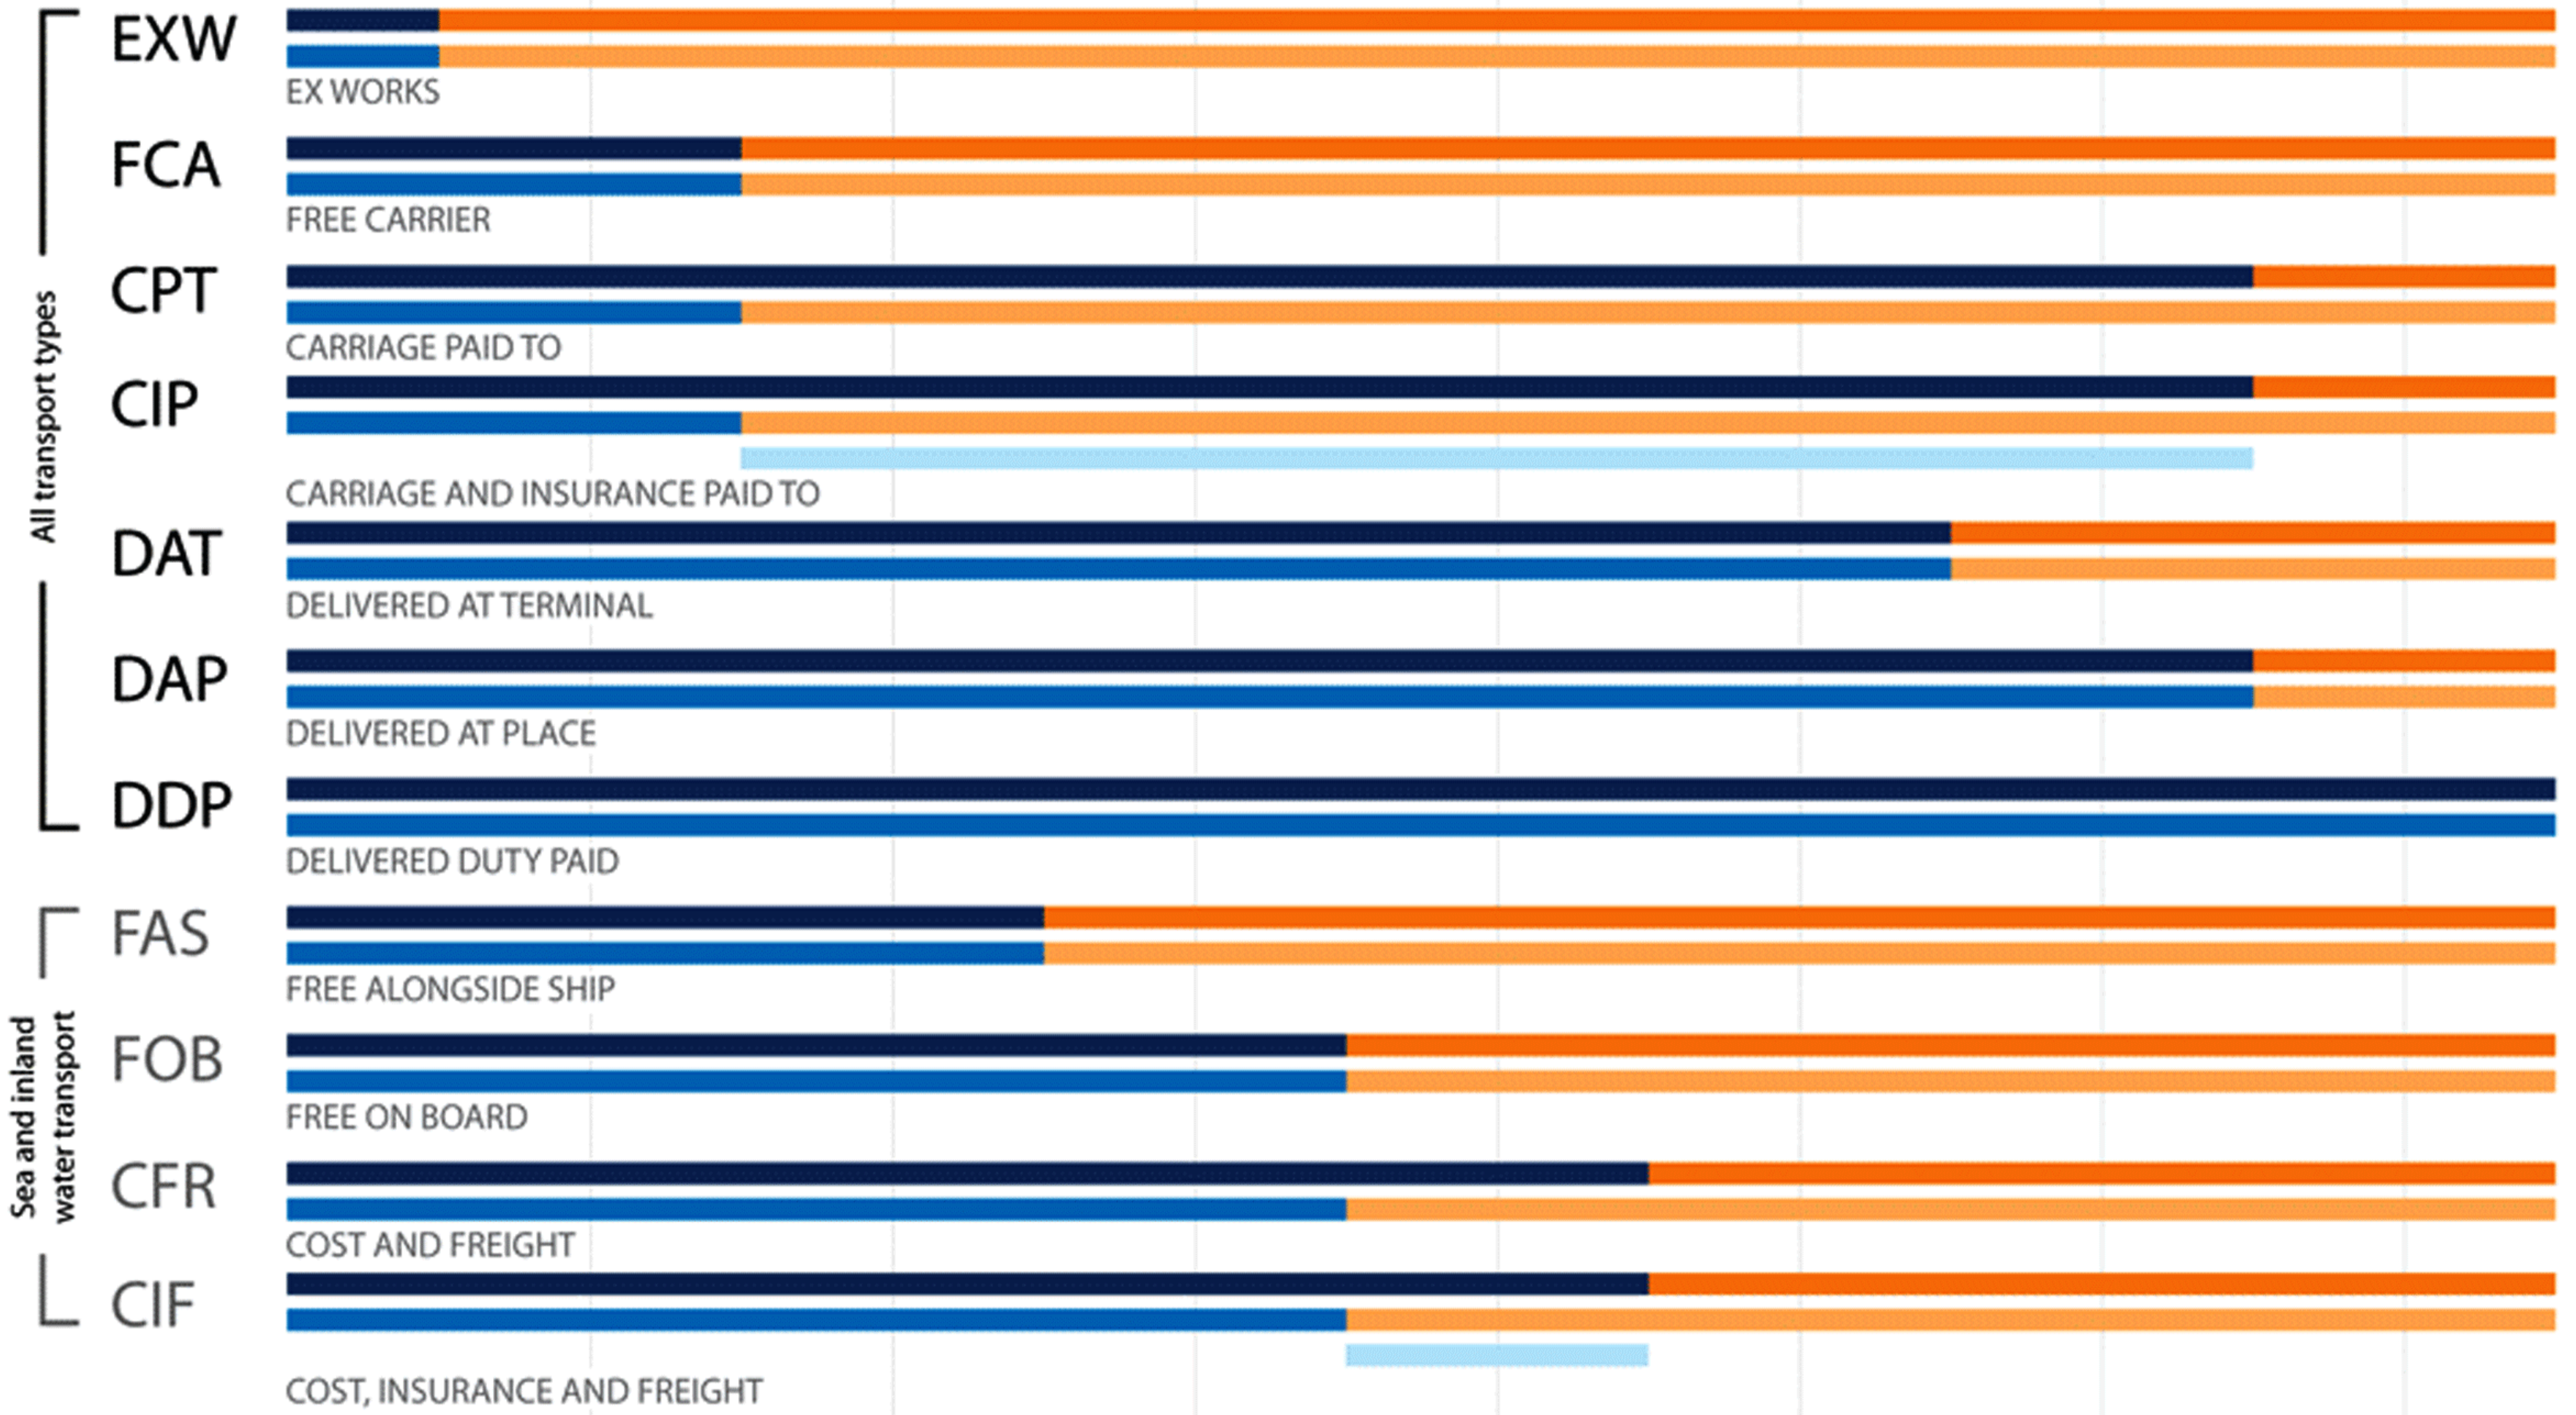

Czech sky cargo

< INTERNATIONAL FREIGHTFORWARDING info@CZECHSKYCARGO.COM +420 483 317 247 >

Seller Carrier Port Ship Port Terminal Named Place Buyer

Seller bears cost
 Seller bears risk
 Seller must take out transport insurance
 Buyer bears cost
 Buyer bears risk

INCOTERMS 2010

Sea and inland water transport

All transport types